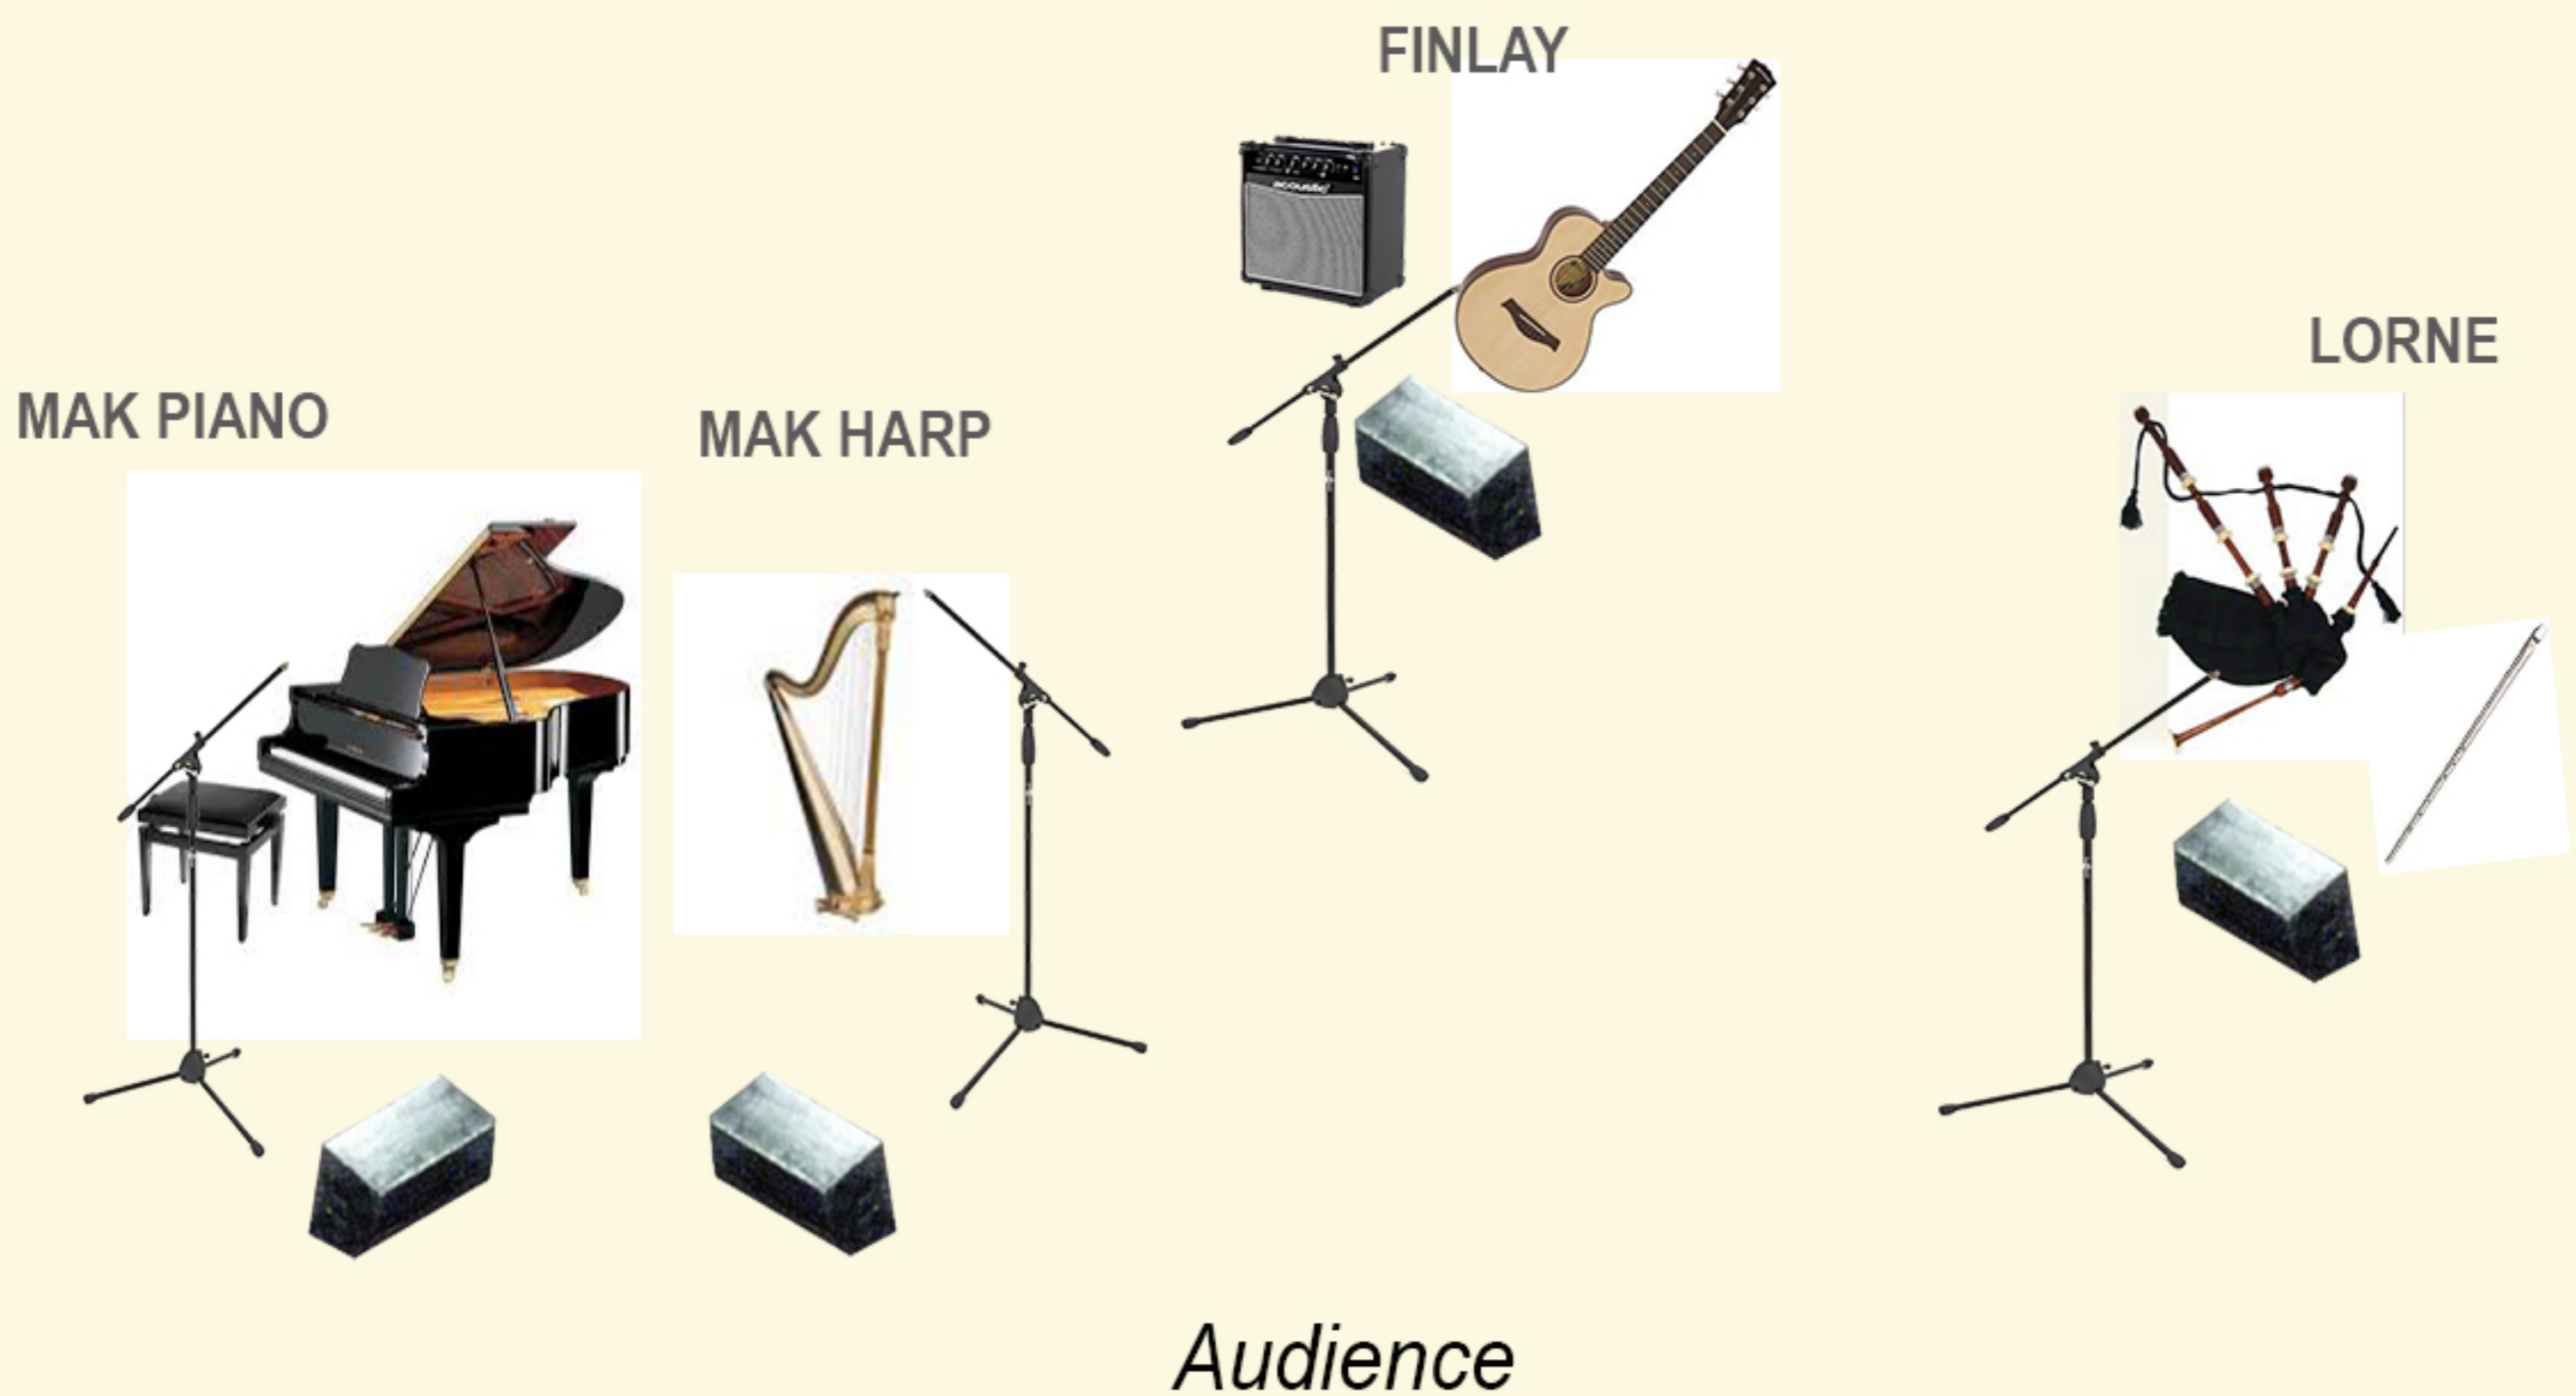

Stage plan

Channel List

Channel	Instrument	Player	Input
1 + 2	Acoustic Piano on Boom or DI if Electronic	Mary Ann	2 x Condensor Mic's/ DI
3	Harp on Small Boom	Mary Ann	Pencil Condensor
4	MAK Piano Vox on Tele-Boom	Mary Ann	Neumann KMS 104 or Eqv
5	MAK Harp Vox on Boom	Mary Ann	Neumann KMS 104 or Eqv
6	Guitar	Finlay Wells	DI
7	Finlay Vox on Boom	Finlay Wells	SM 58 or eqv
8	Whistle on Boom	Lorne MacDougall	Small Condensor Mic
9	Chanter on Small Boom	Lorne MacDougall	Small Condensor Mic
10	Pipe Drone on Boom	Lorne MacDougall	Large Condensor

Monitor Bus

BUS	Instrument	Player
1	Piano Wedge, Harp Wedge	Mary Ann
2	Guitar Wedge	Finlay
3	Whistle Wedge	Lorne